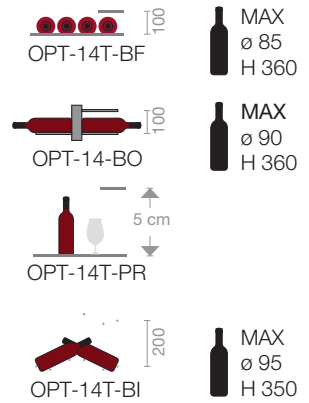

1:25

ShoWine

...the best for your Wine

			 0,75 LT						
900 x 515 x 903	69	222	48	39	230 / 50-60Hz	120	1,84	R 600a	Home

SETTING

SET 4 °C

SET 14 °C

SET 4 °C

SET 14 °C

ShoWine

...the best for your Wine

 mm	 Kg		 0,75 LT	 dB	 V	 W	 A	 HF	 USE
900 x 515 x 903	66	222	-	39	230 / 50-60Hz	120	1,84	R 600a	Home

SETTING