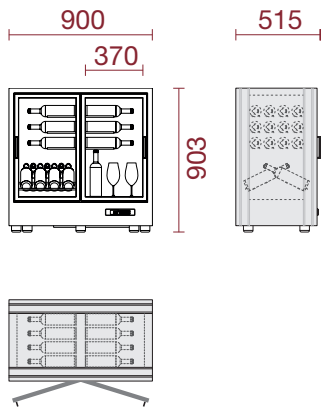

1:25

ShoWine

...the best for your Wine

			 0,75 LT						
900 x 515 x 903	69	222	48	39	230 / 50-60Hz	120	1,84	R 600a	Home

SETTING

SET 4 °C

SET 14 °C

SET 4 °C

SET 14 °C

ShoWine

...the best for your Wine

 mm	 Kg		 0,75 LT	 dB	 V	 W	 A	 HF	 USE
900 x 515 x 903	66	222	-	39	230 / 50-60Hz	120	1,84	R 600a	Home

SETTING