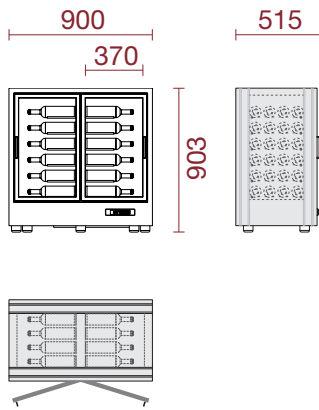

Composizione 2 moduli D - Rivestimento Fit
 Composition 2 units D - Fit cladding

Installazione
 Installation

Appoggio
 Standing

Centrale
 Central

METHOD

UNITS

mm

SCALE

1:25

ShoWine

...the best for your Wine

			 0,75 LT						
900 x 515 x 903	69	222	48	39	230 / 50-60Hz	120	1,84	R 600a	Home

SETTING

SET 4 °C

SET 14 °C

SET 4 °C