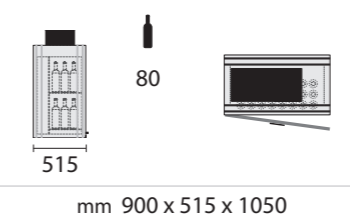

MODULI REFRIGERATI PER VINO - B
Wine cooling units