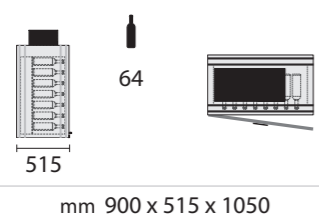

MODULI REFRIGERATI PER VINO - B
Wine cooling units